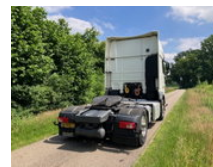

### General characteristics

Brand	DAF
Model	XF 460
Subcategory	Cab over engine
License plate	63-BDV-2
Meter reading	713.107km
Year of construction	2014
Date of first registration	15-05-2014
Condition	Used
Fuel	Diesel
Emission class	Euro 6

## Description

Registration number: 63-BDV-2 Year of manufacture: 2014 Mileage: 713,107 km Euro 6 engine Sliding fifth wheel PTO connection Good tires all around This DAF XF is in very good condition. There is a small scratch/damage on the driver's side, but otherwise the truck has been well maintained. The cabin upholstery is like new and shows hardly any signs of wear. The truck drives perfectly and is ready to go straight to work. For more information or to arrange a viewing, please get in touch.